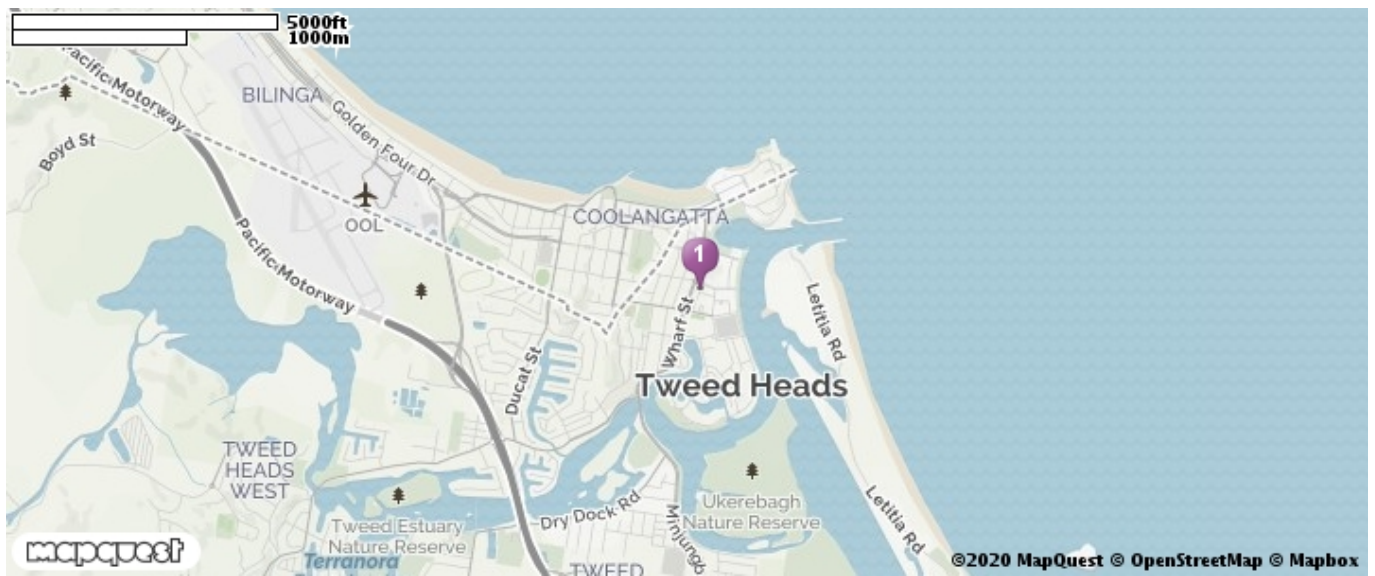

Distances

Regional Accommodation

Agent Details

stay@tweedcentralmotel.com.au – John and Maria

True Blue Locals

Boosting Your Direct Bookings